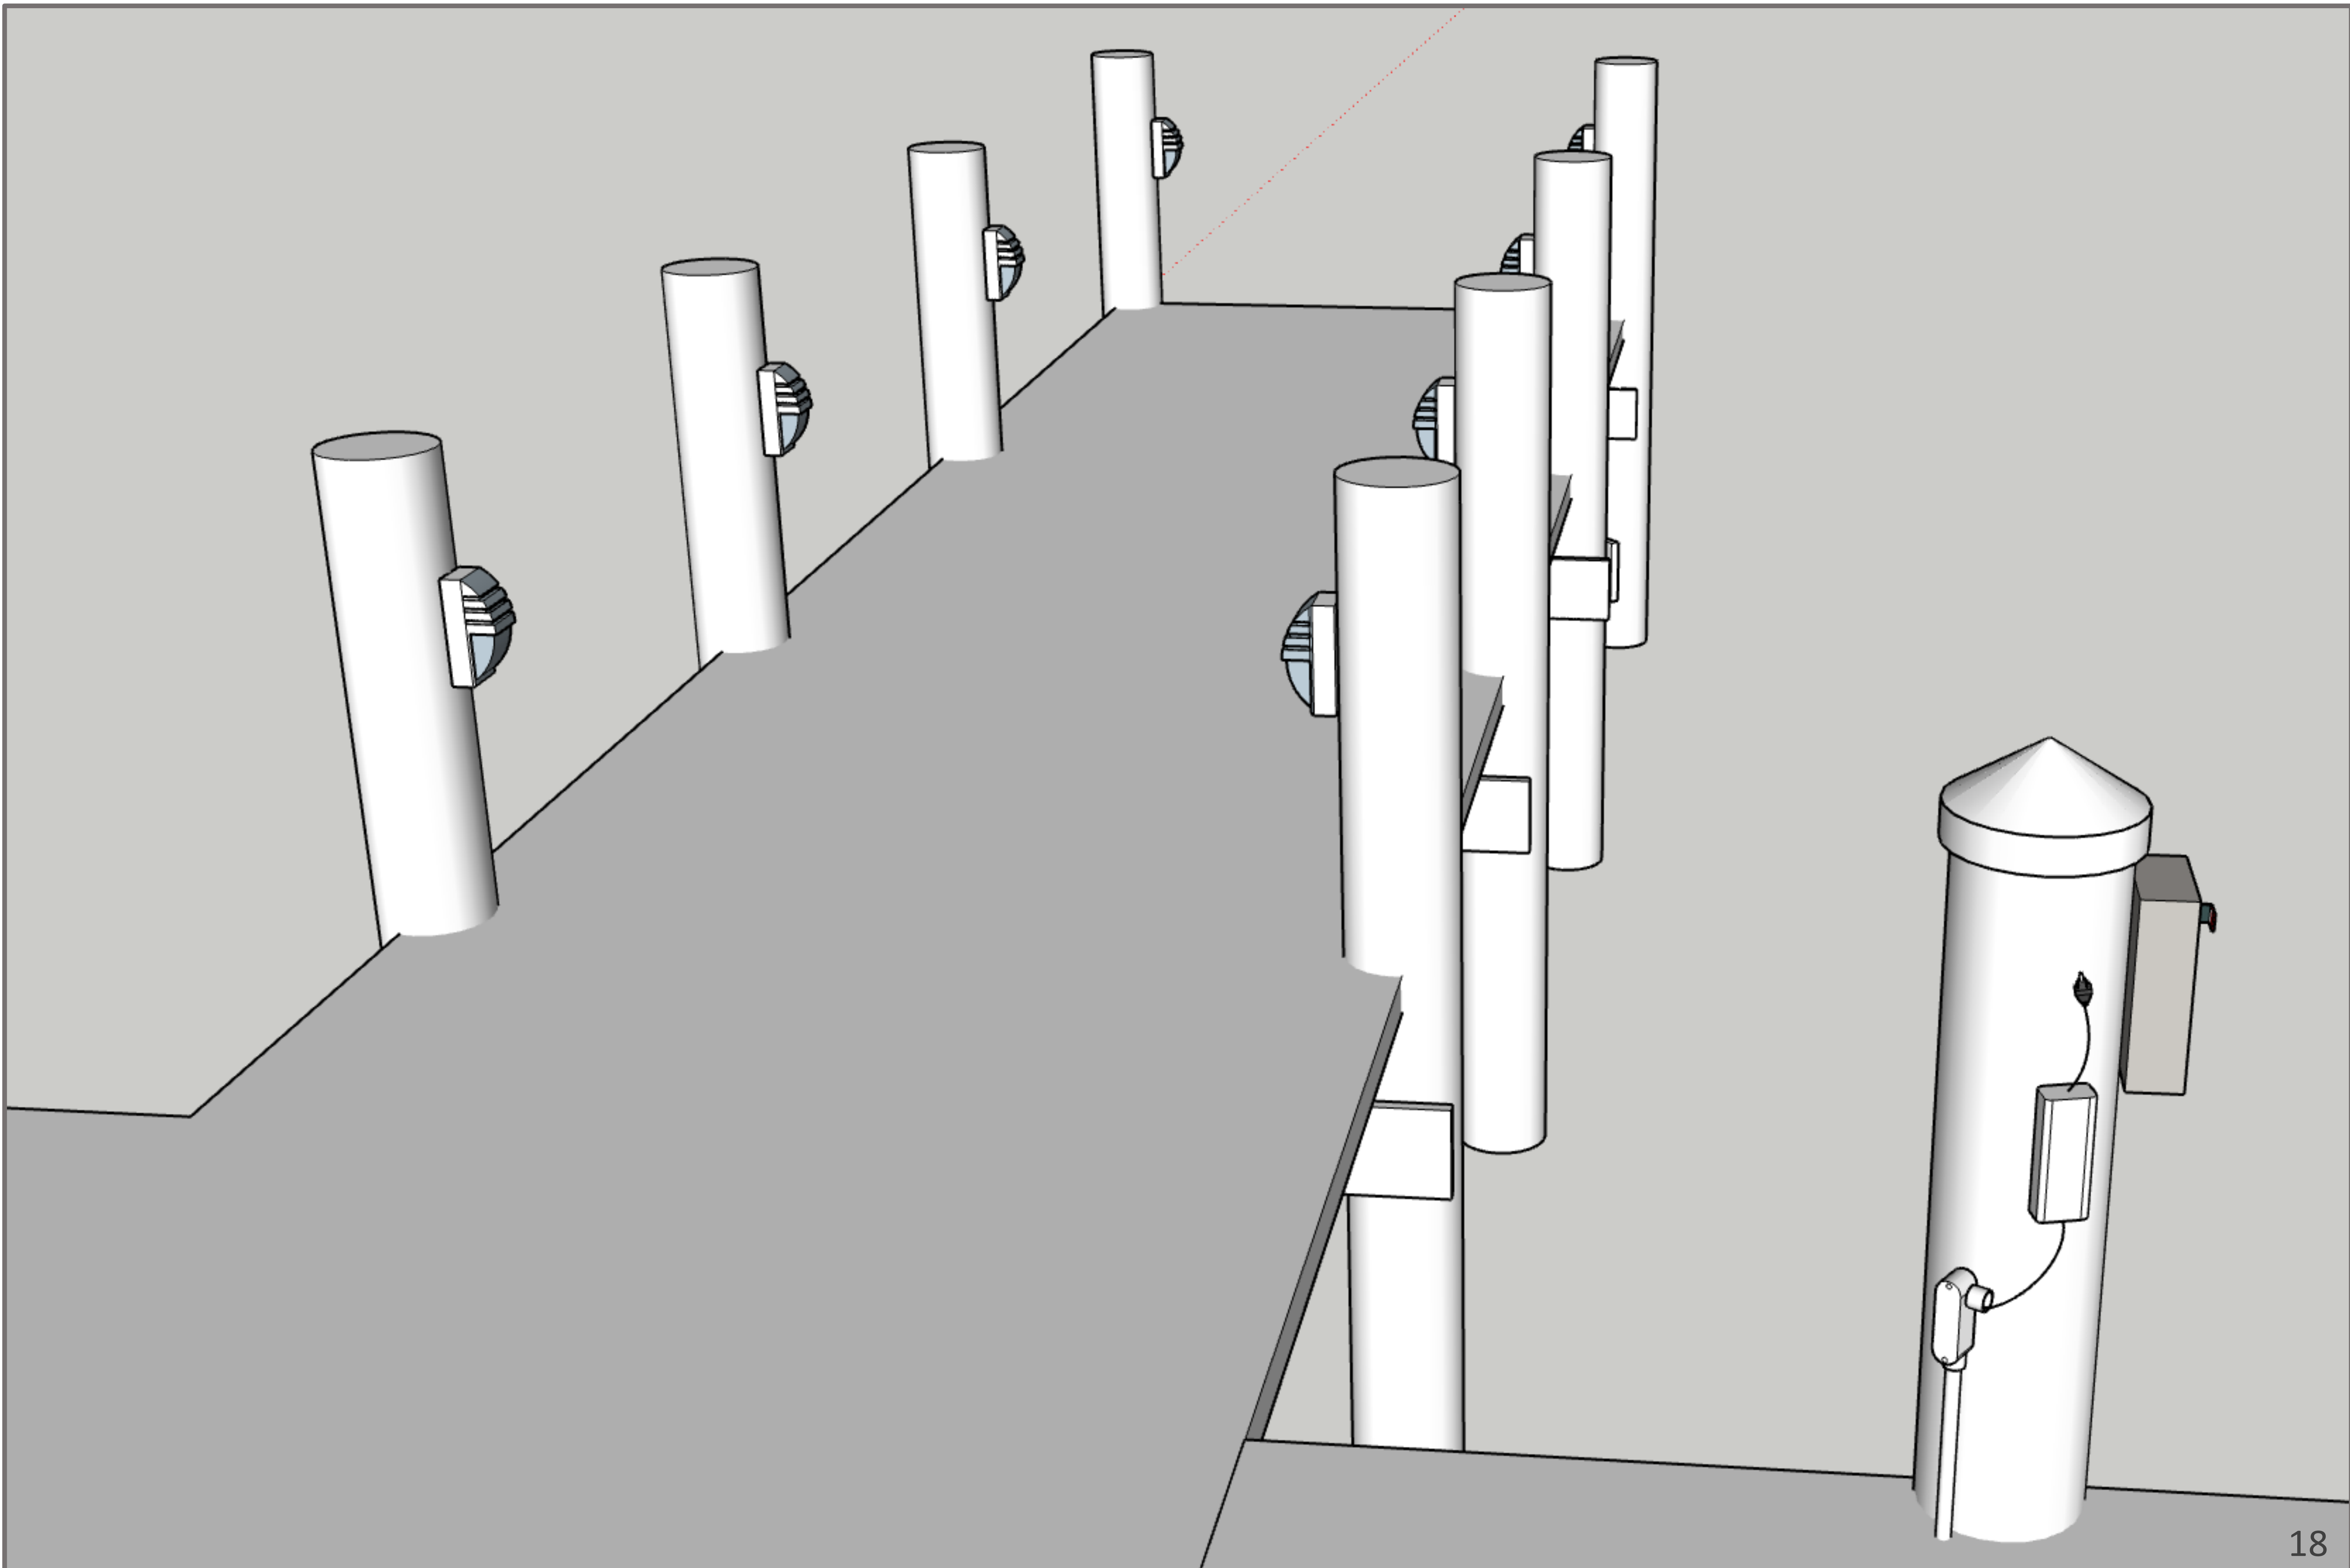

Blassu™ RGB Light

Low Voltage LED. Mount on Sides of Wood or Aluminum Posts. Color Programmable, On or Off, Dimmable with Remote.