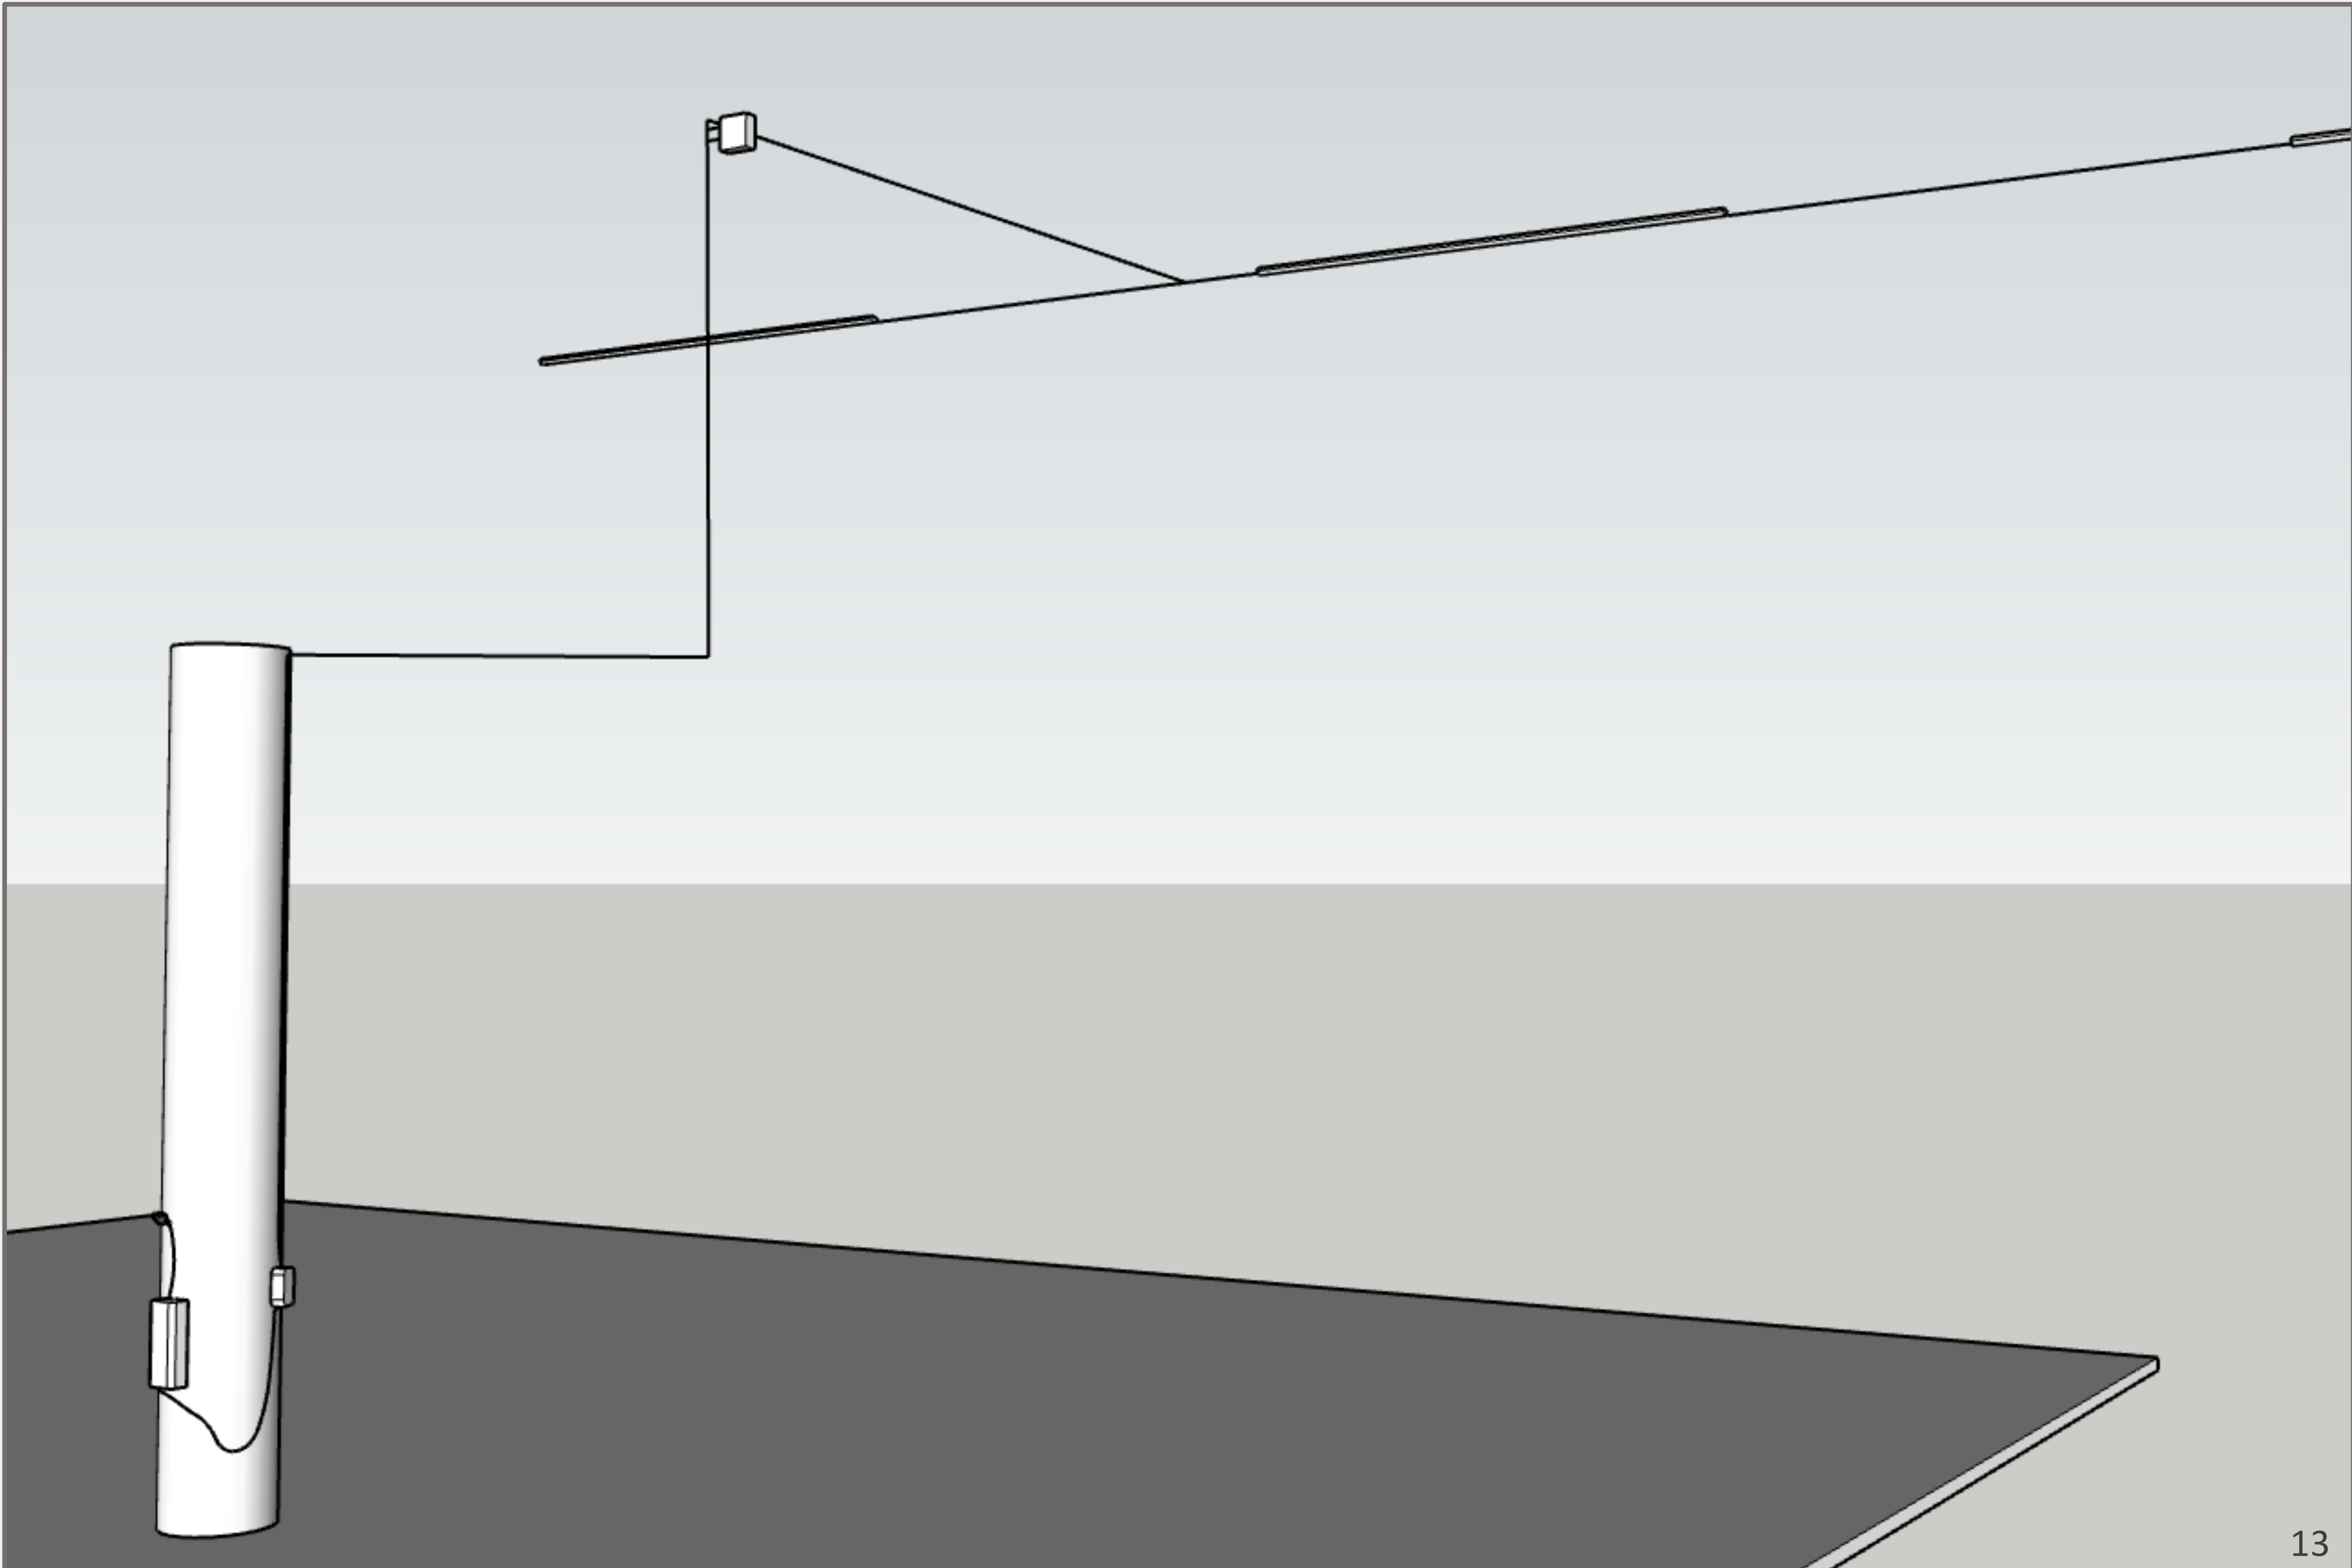

Exclus™ Canopy Light

Boat Lift Canopy Lighting System Color Changeable and Dimmable with Remote Control