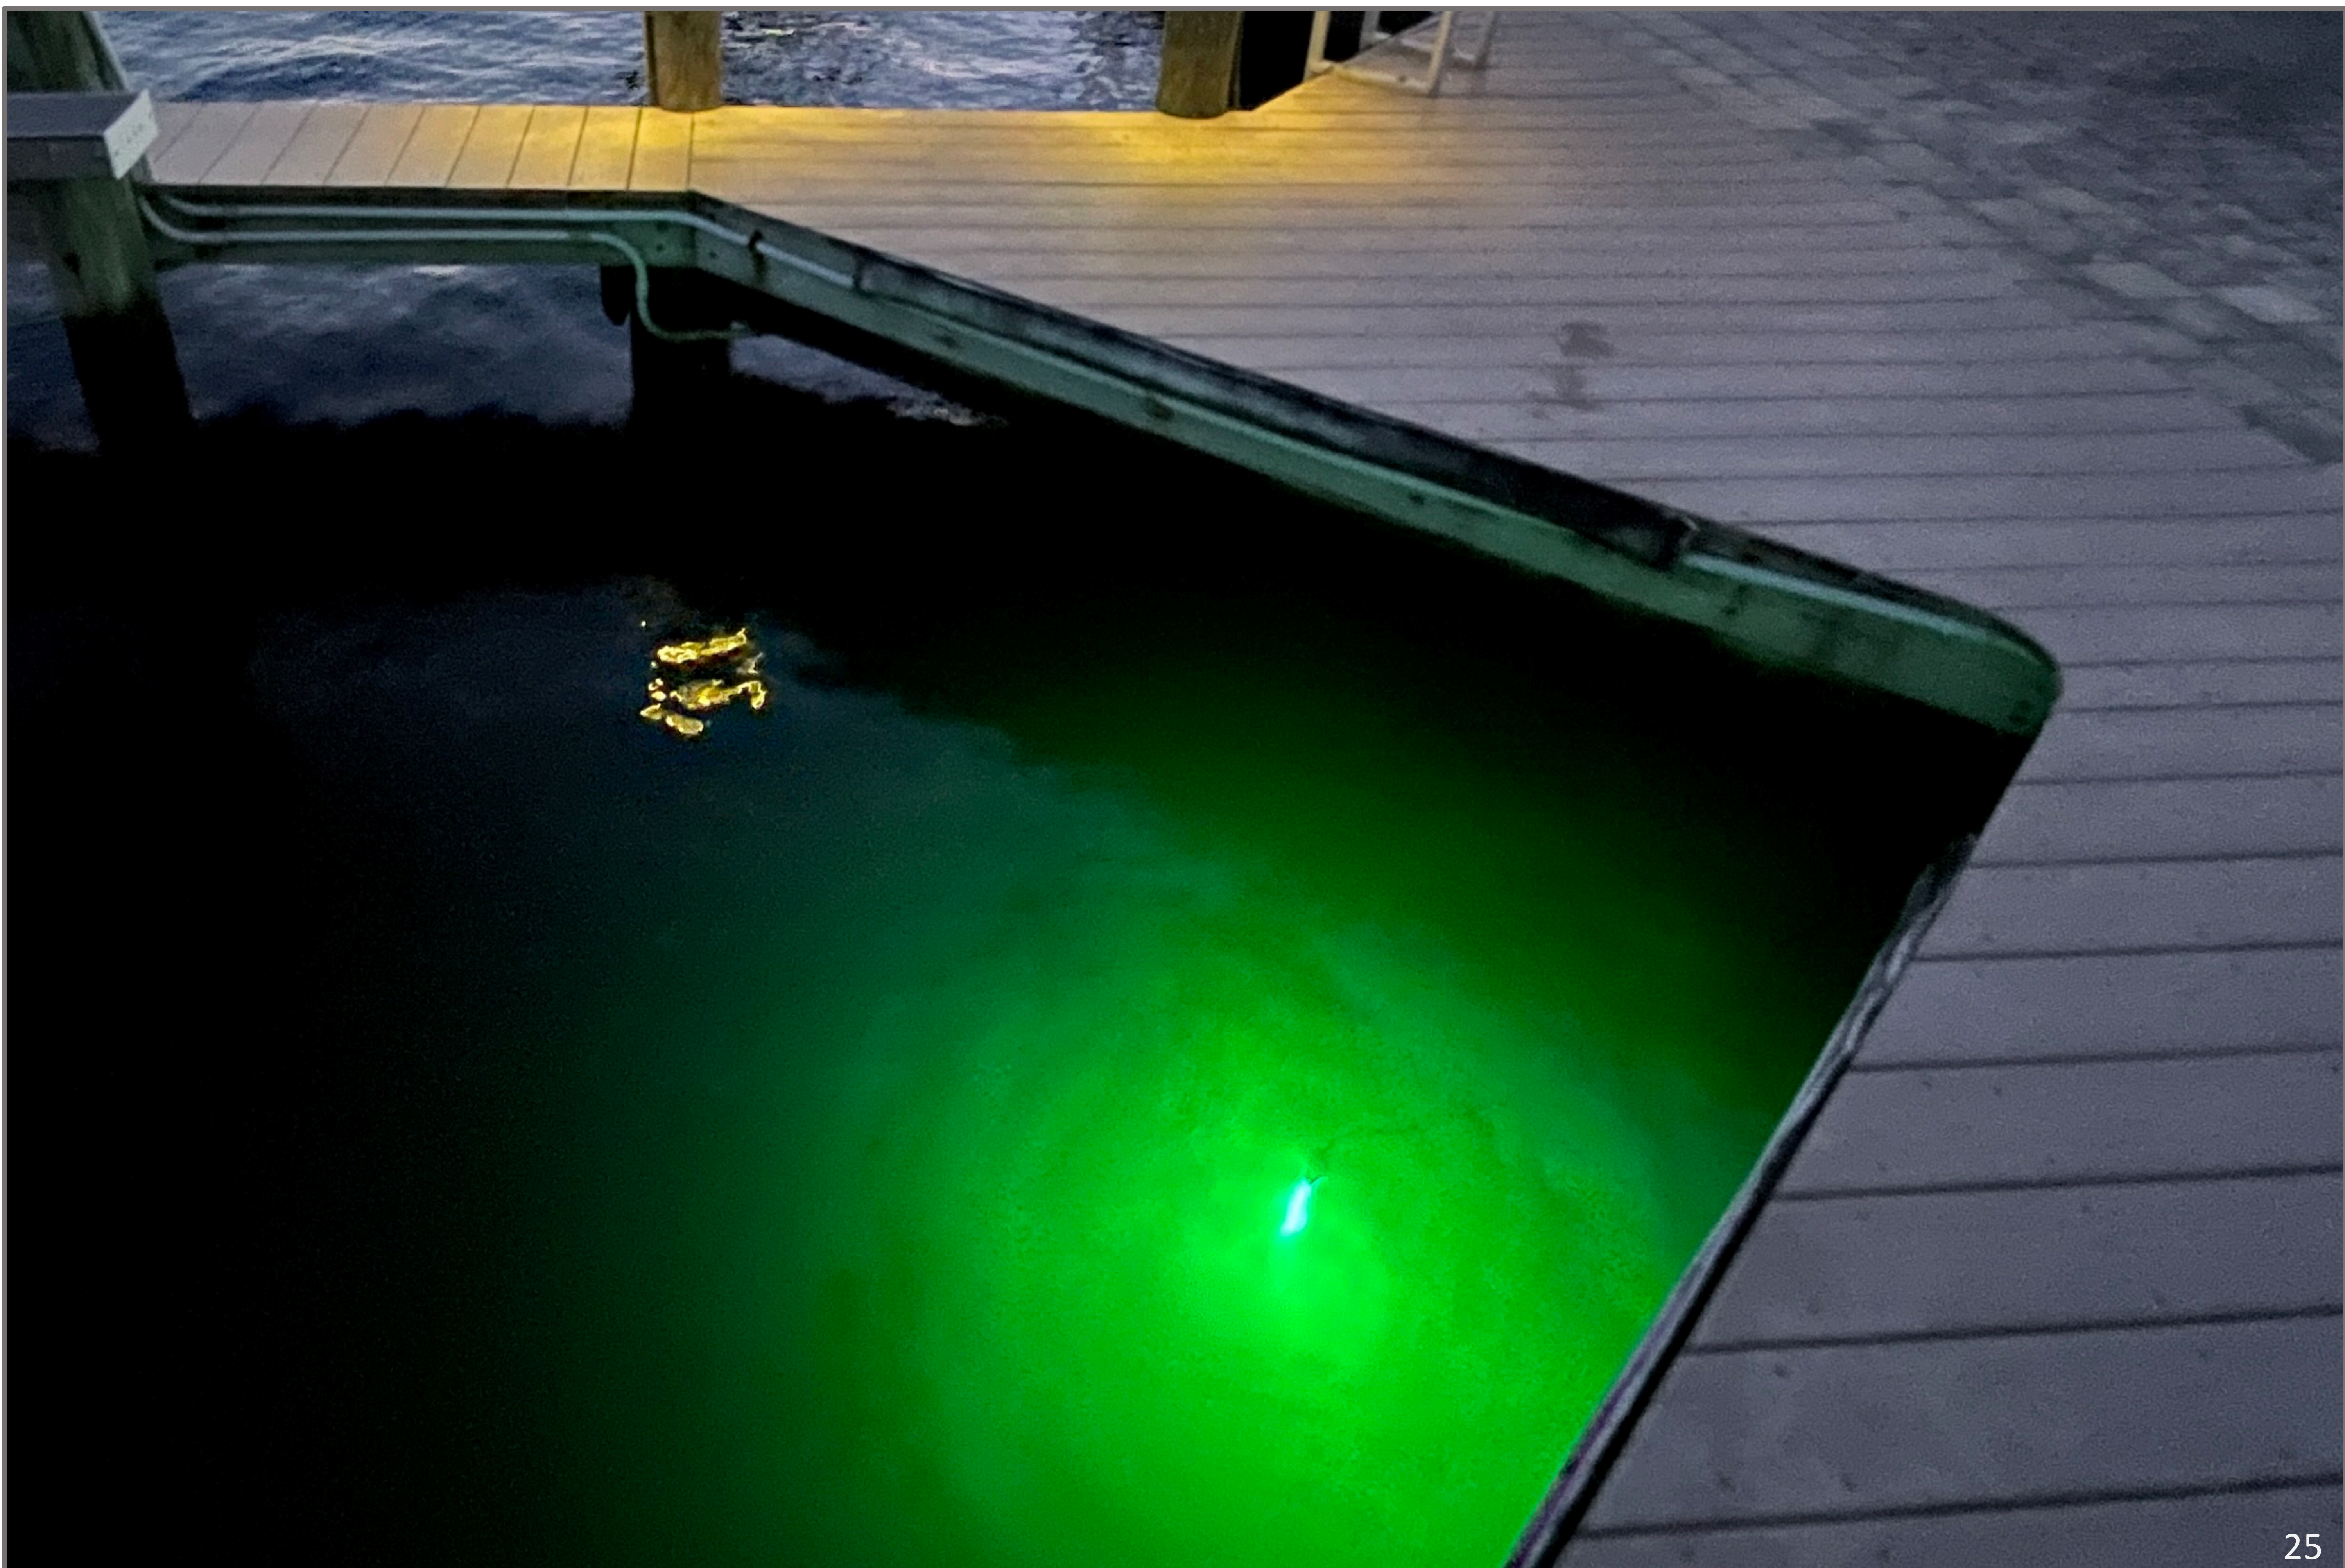

Fectors™ Underwater Scenery Light

Low Voltage LED. 15000 Lumen.
Need Cleaning Once a Month.