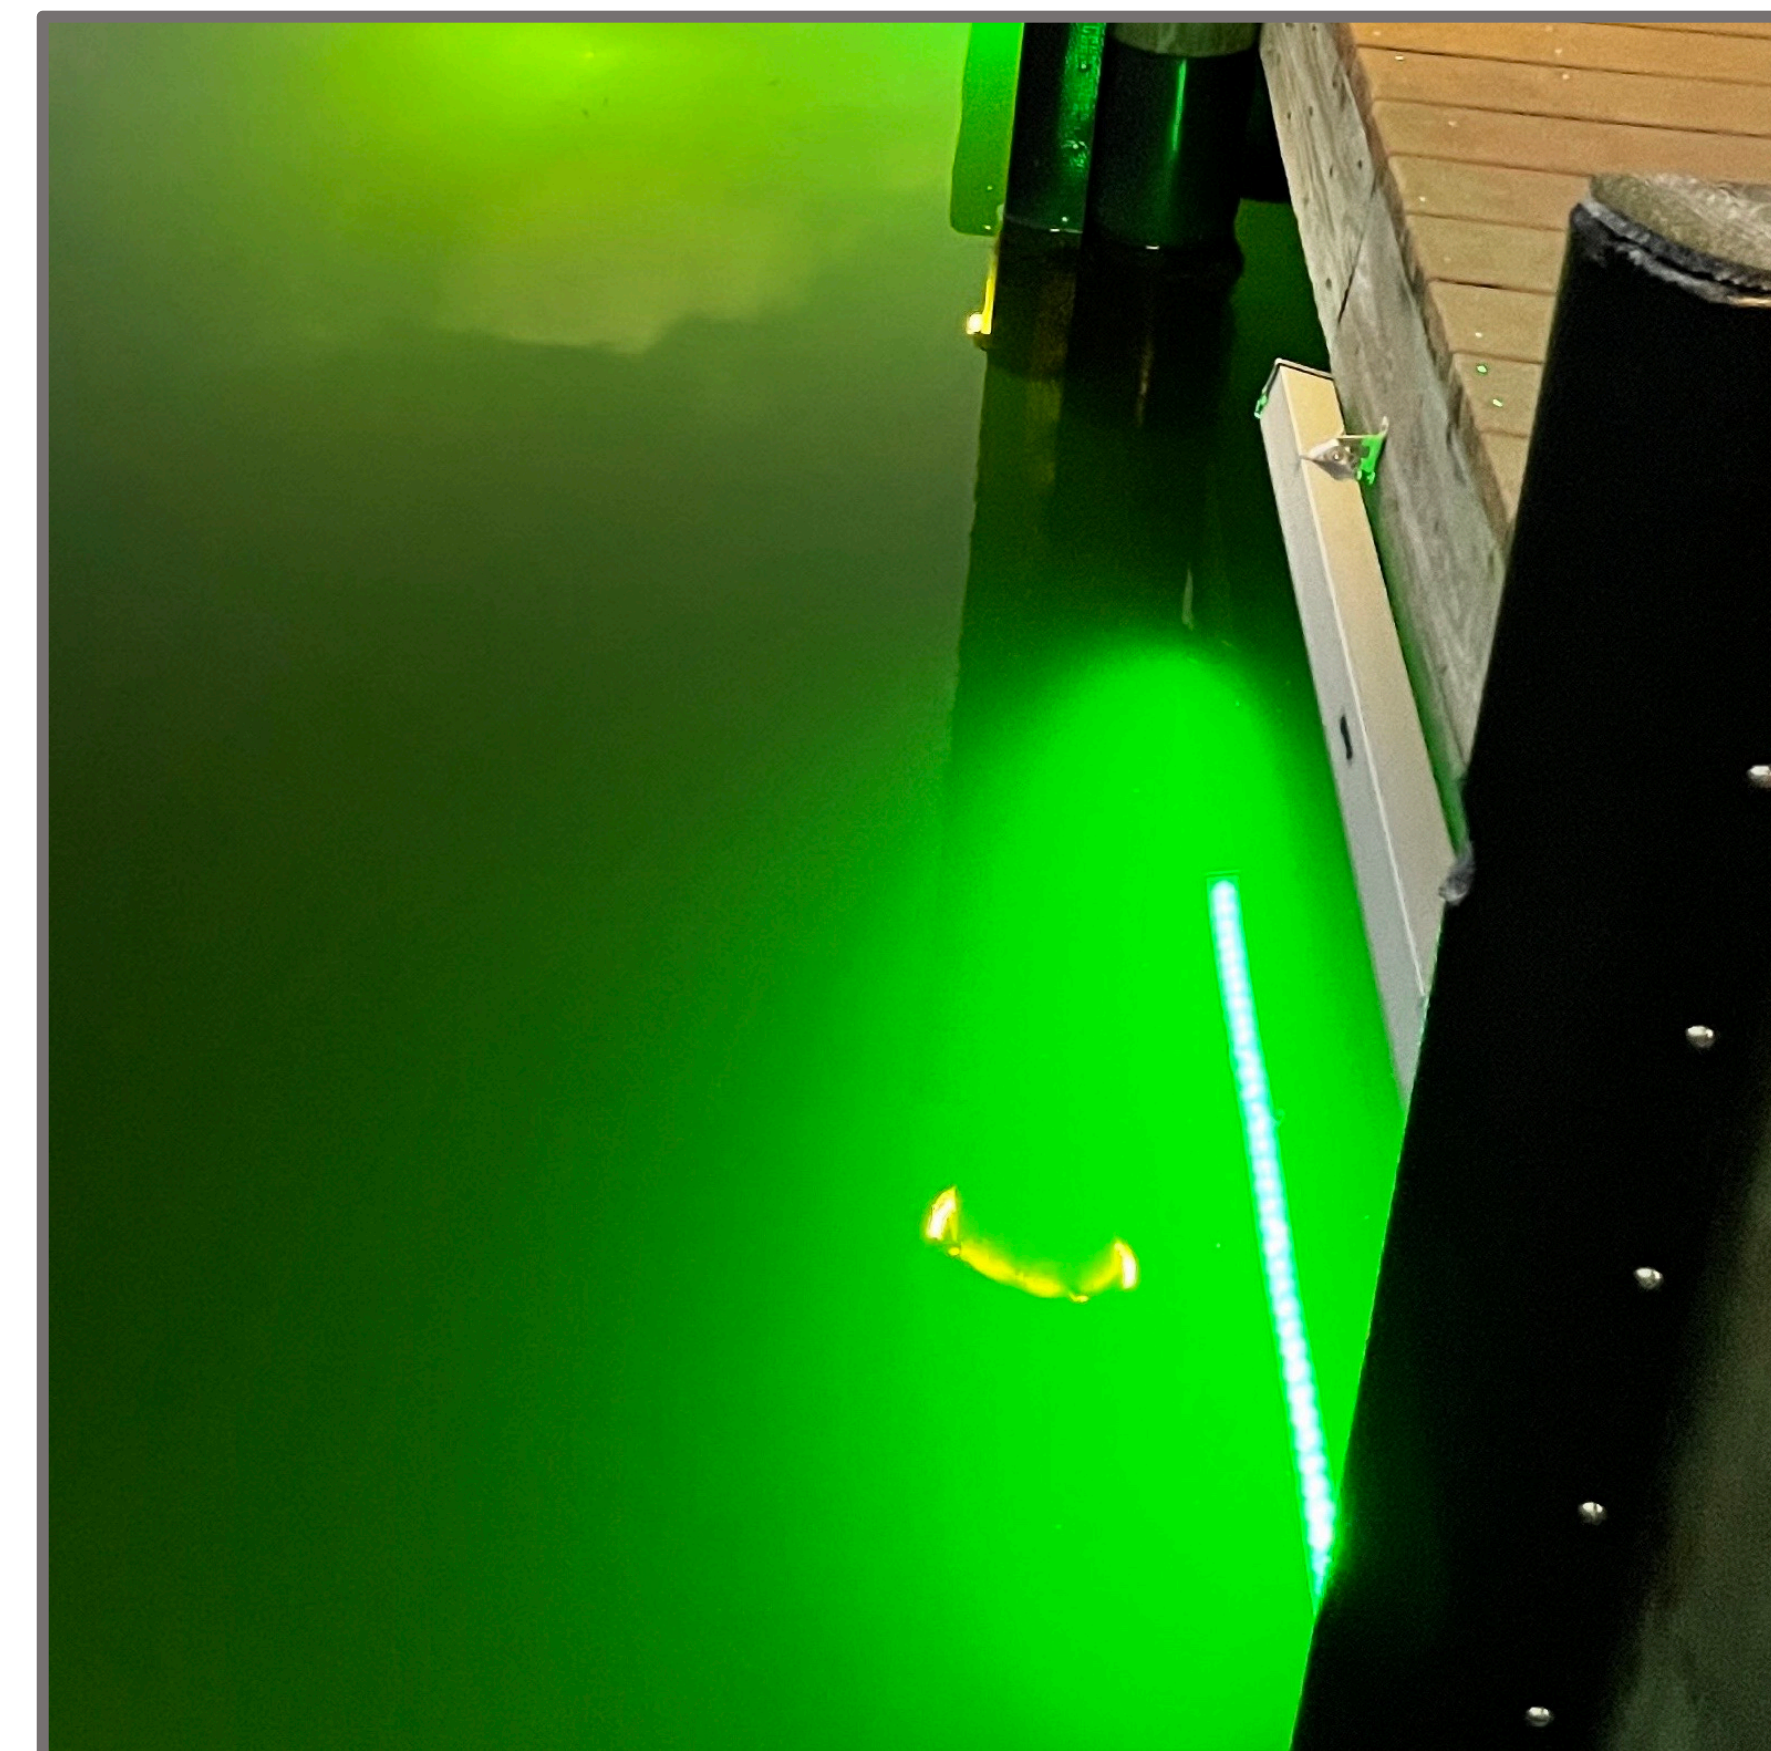

Mounted on top of dock wood pilings. 12V DC LED. Black Vinyl Shell. 2000 Lumen. Powered by plug-in transformer. Programmable timer with photo-eye. Dimmable by remote.

Exclus™ Canopy Light Page 9

Mounted under boat lift canopy frames. 12V DC LED. Three 40" long light bars. Powered by plug-in transformer. Programmable timer with photo-eye. Color changeable, dimmable by remote.

Fectors™ Underwater Scenery Light Page 23

12V DC LED. Dropped into water, dangle in water or sink to bottom. 15000 lumen. Powered by plug-in transformer. Programmable timer with photo-eye. Need cleaning once a month.

Blassu™ RGB Light

Low Voltage LED. Mount on Sides of Wood or Aluminum Posts. Color Programmable, On or Off, Dimmable with Remote.

Plifal™ Rail Light

Low Voltage LED. Mount on Dock Rail Boards.
Programmable Timer with Photo-eye.

Plifal™ Rail Light

Low Voltage LED. Mount on Dock Rail Boards.
Programmable Timer with Photo-eye.

Tabilly™ Dock-edge Scenery Light

Low Voltage LED. Mount on Dock-edges. Plug-in internal transformer. 8000 Lumen. Programmable Timer with Photo-eye. Maintenance Free.