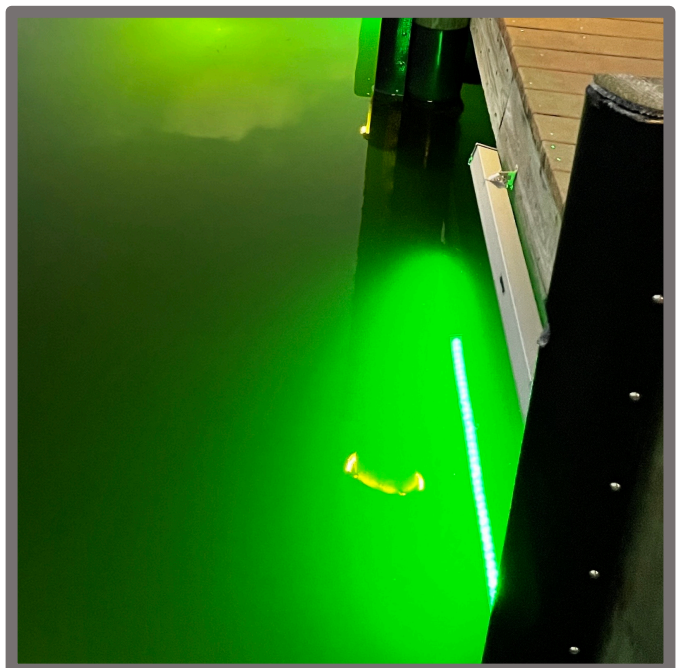

Mounted on top of dock wood pilings. 12V DC LED. Black Vinyl Shell. 2000 Lumen. Powered by plug-in transformer. Programmable timer with photo-eye. Dimmable by remote.

Exclus™ Canopy Light Page 9

Mounted under boat lift canopy frames. 12V DC LED. Three 40" long light bars. Powered by plug-in transformer. Programmable timer with photo-eye. Color changeable, dimmable by remote.

Blassu™ RGB Light Page 15

Mounted on sides of dock wood pilings. 12V DC LED. Powered by plug-in transformer. Programmable timer with photo-eye. Color changeable, dimmable by remote.

Plifal™ Rail Light Page 19

Mounted on dock rail boards. 12V DC LED. Powered by plug-in transformer. Programmable timer with photo-eye.

Tabilly™ Dock-edge Scenery Light Page 21

Mounted on the side of the dock, on the dock stringer. 12V DC LED. Plug-in internal transformer. 8000 lumen. Angle adjustable. Programmable timer with photo-eye. Maintenance free.

Fectors™ Underwater Scenery Light Page 23

12V DC LED. Dropped into water, dangle in water or sink to bottom. 15000 lumen. Powered by plug-in transformer. Programmable timer with photo-eye. Need cleaning once a month.