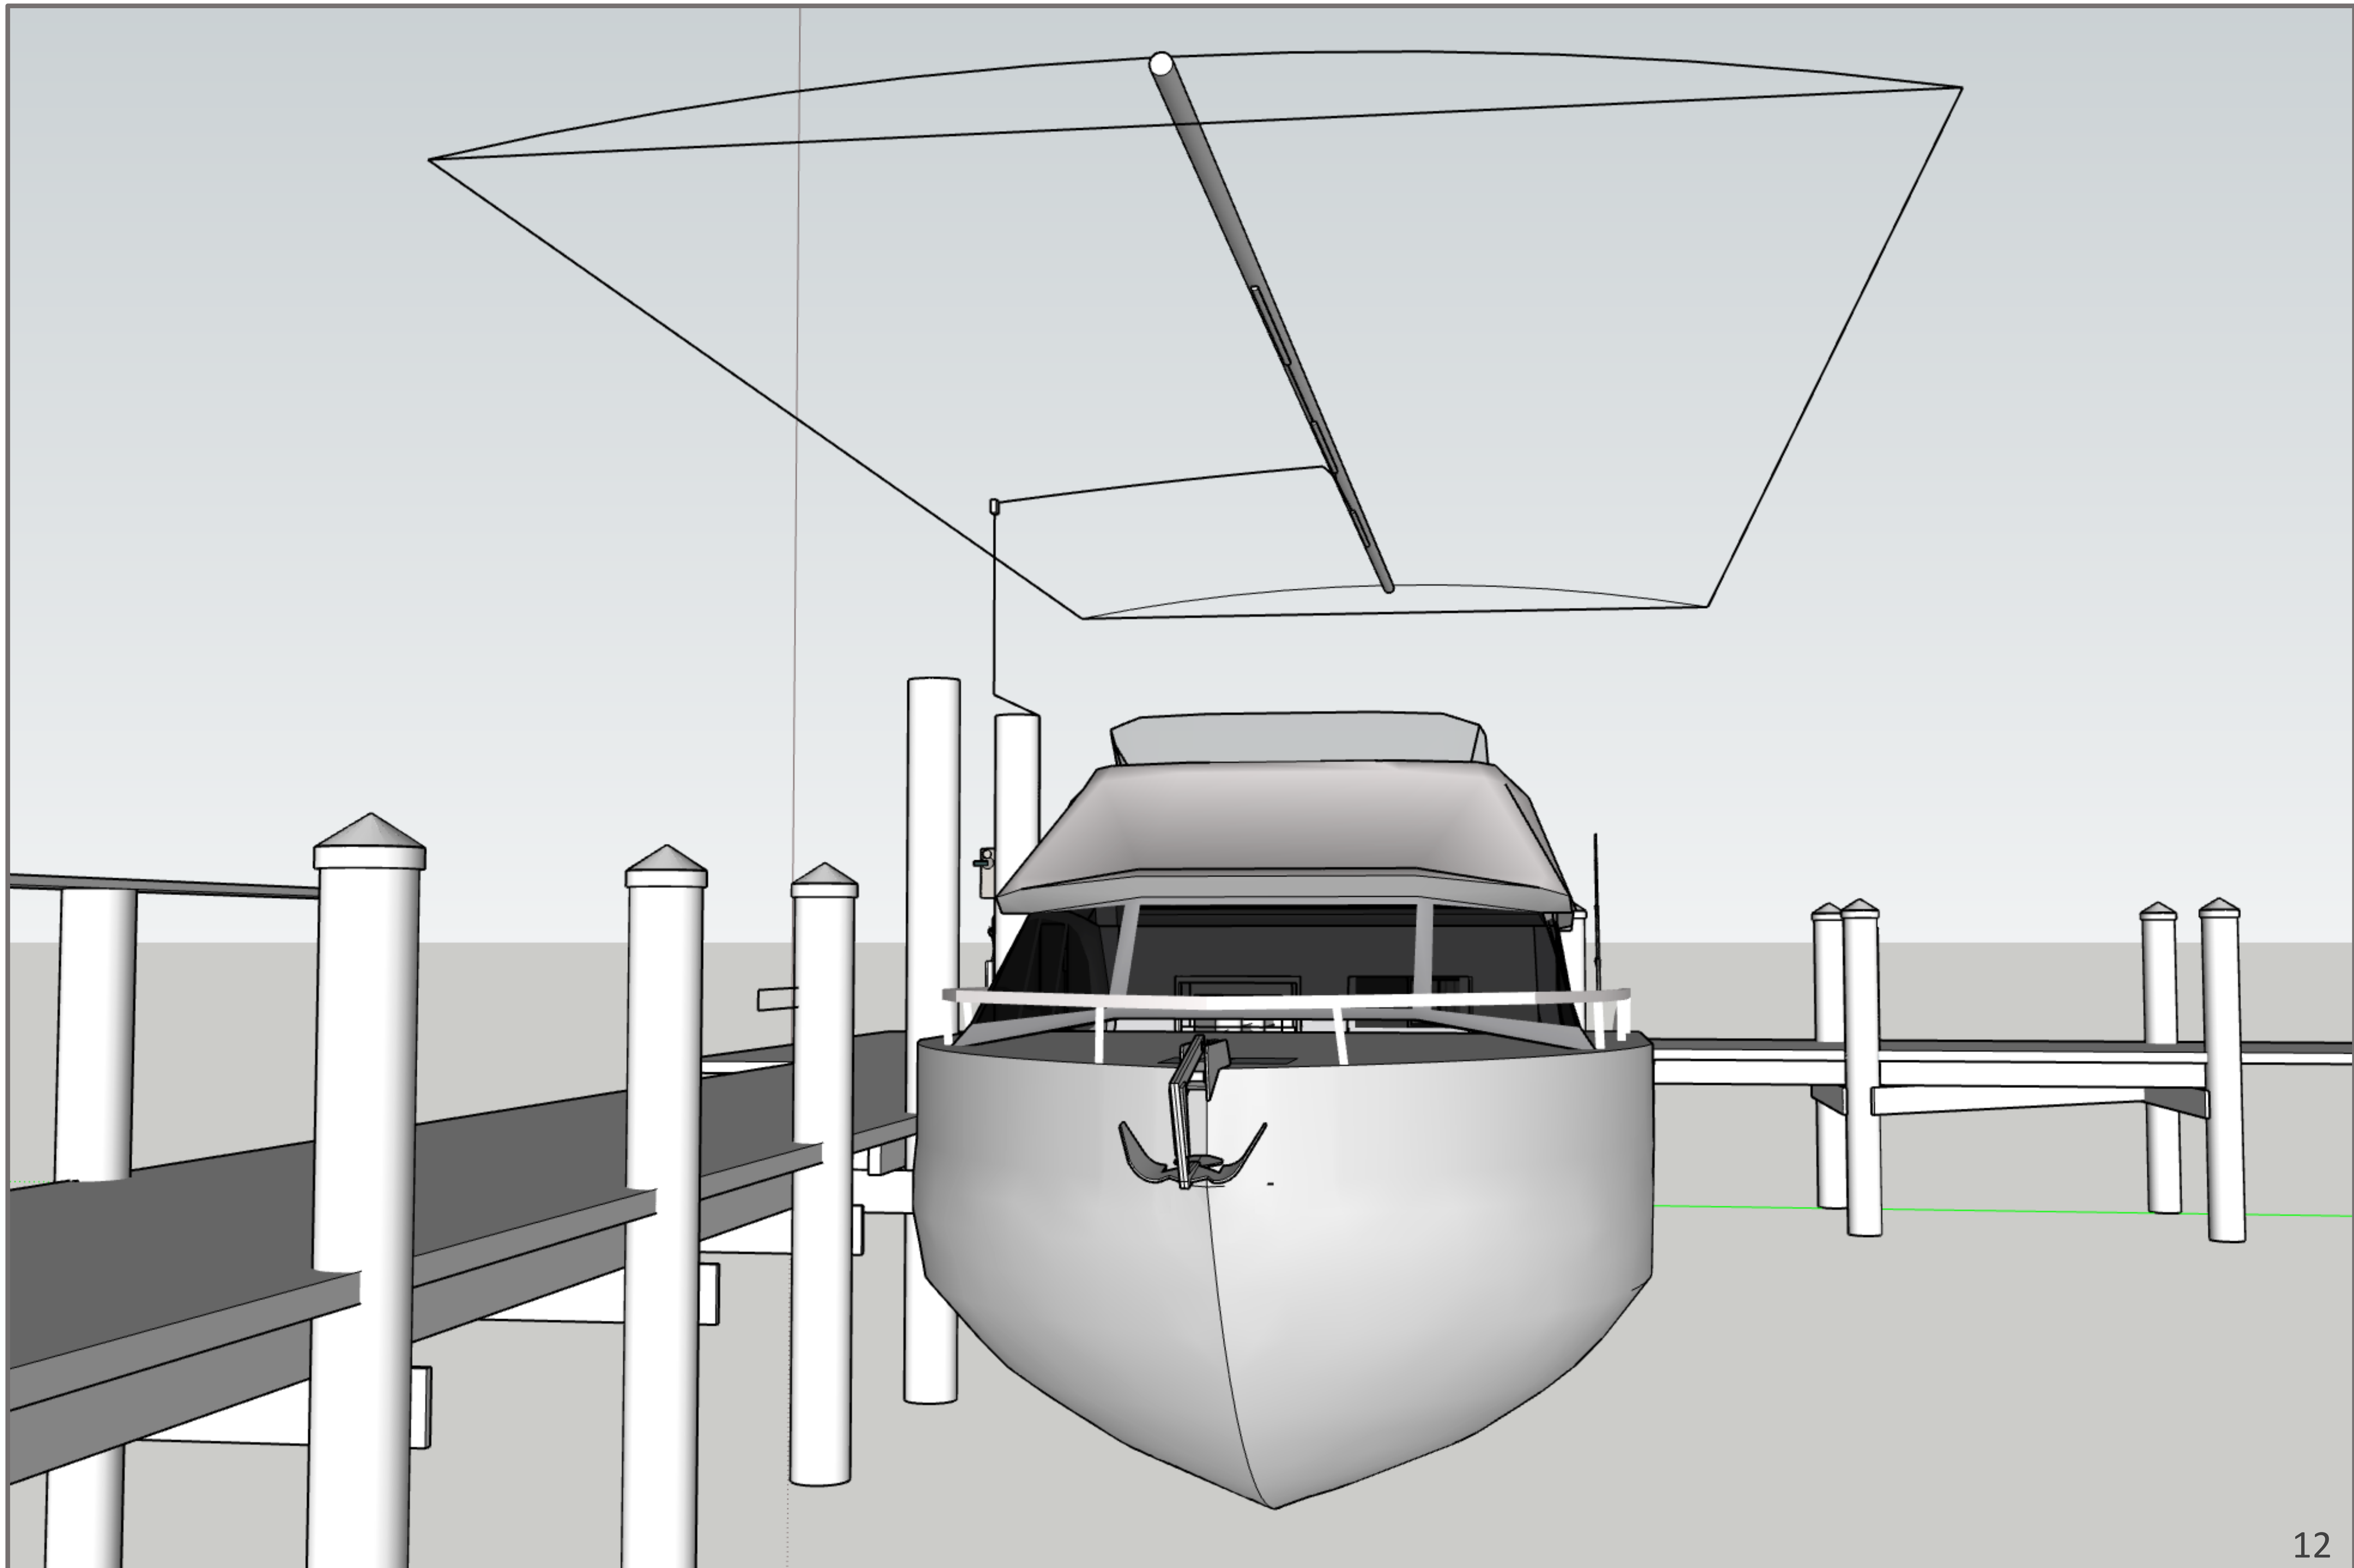

Exclus™ Canopy Light

Boat Lift Canopy Lighting System Color Changeable and Dimmable with Remote Control